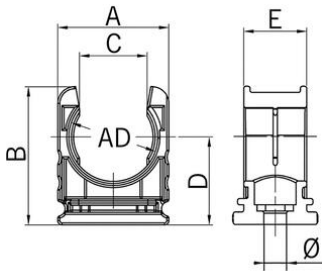

### Conduit clamp small RQH

- Conduit clamp RQH
- Black

<b>Order number:</b>	<b>5030.025.236</b>
E-No:	126007536
EAN:	7611614169415
Material	Polyamide
Fire classification	V2 (UL 94)
Properties	With fixing ribs as strain relief
Application	Fastening with central screw or by insertion into a C-profile bar
Operation temperature	-40°C / +120°C
Outer diameter	42.5 mm
Dimension A	54.5 mm
Dimension B	55.5 mm
Dimension C	30.1 mm
Dimension D	32.0 mm
Dimension E	20.0 mm
Diameter	6.5 mm
Dispatch	25